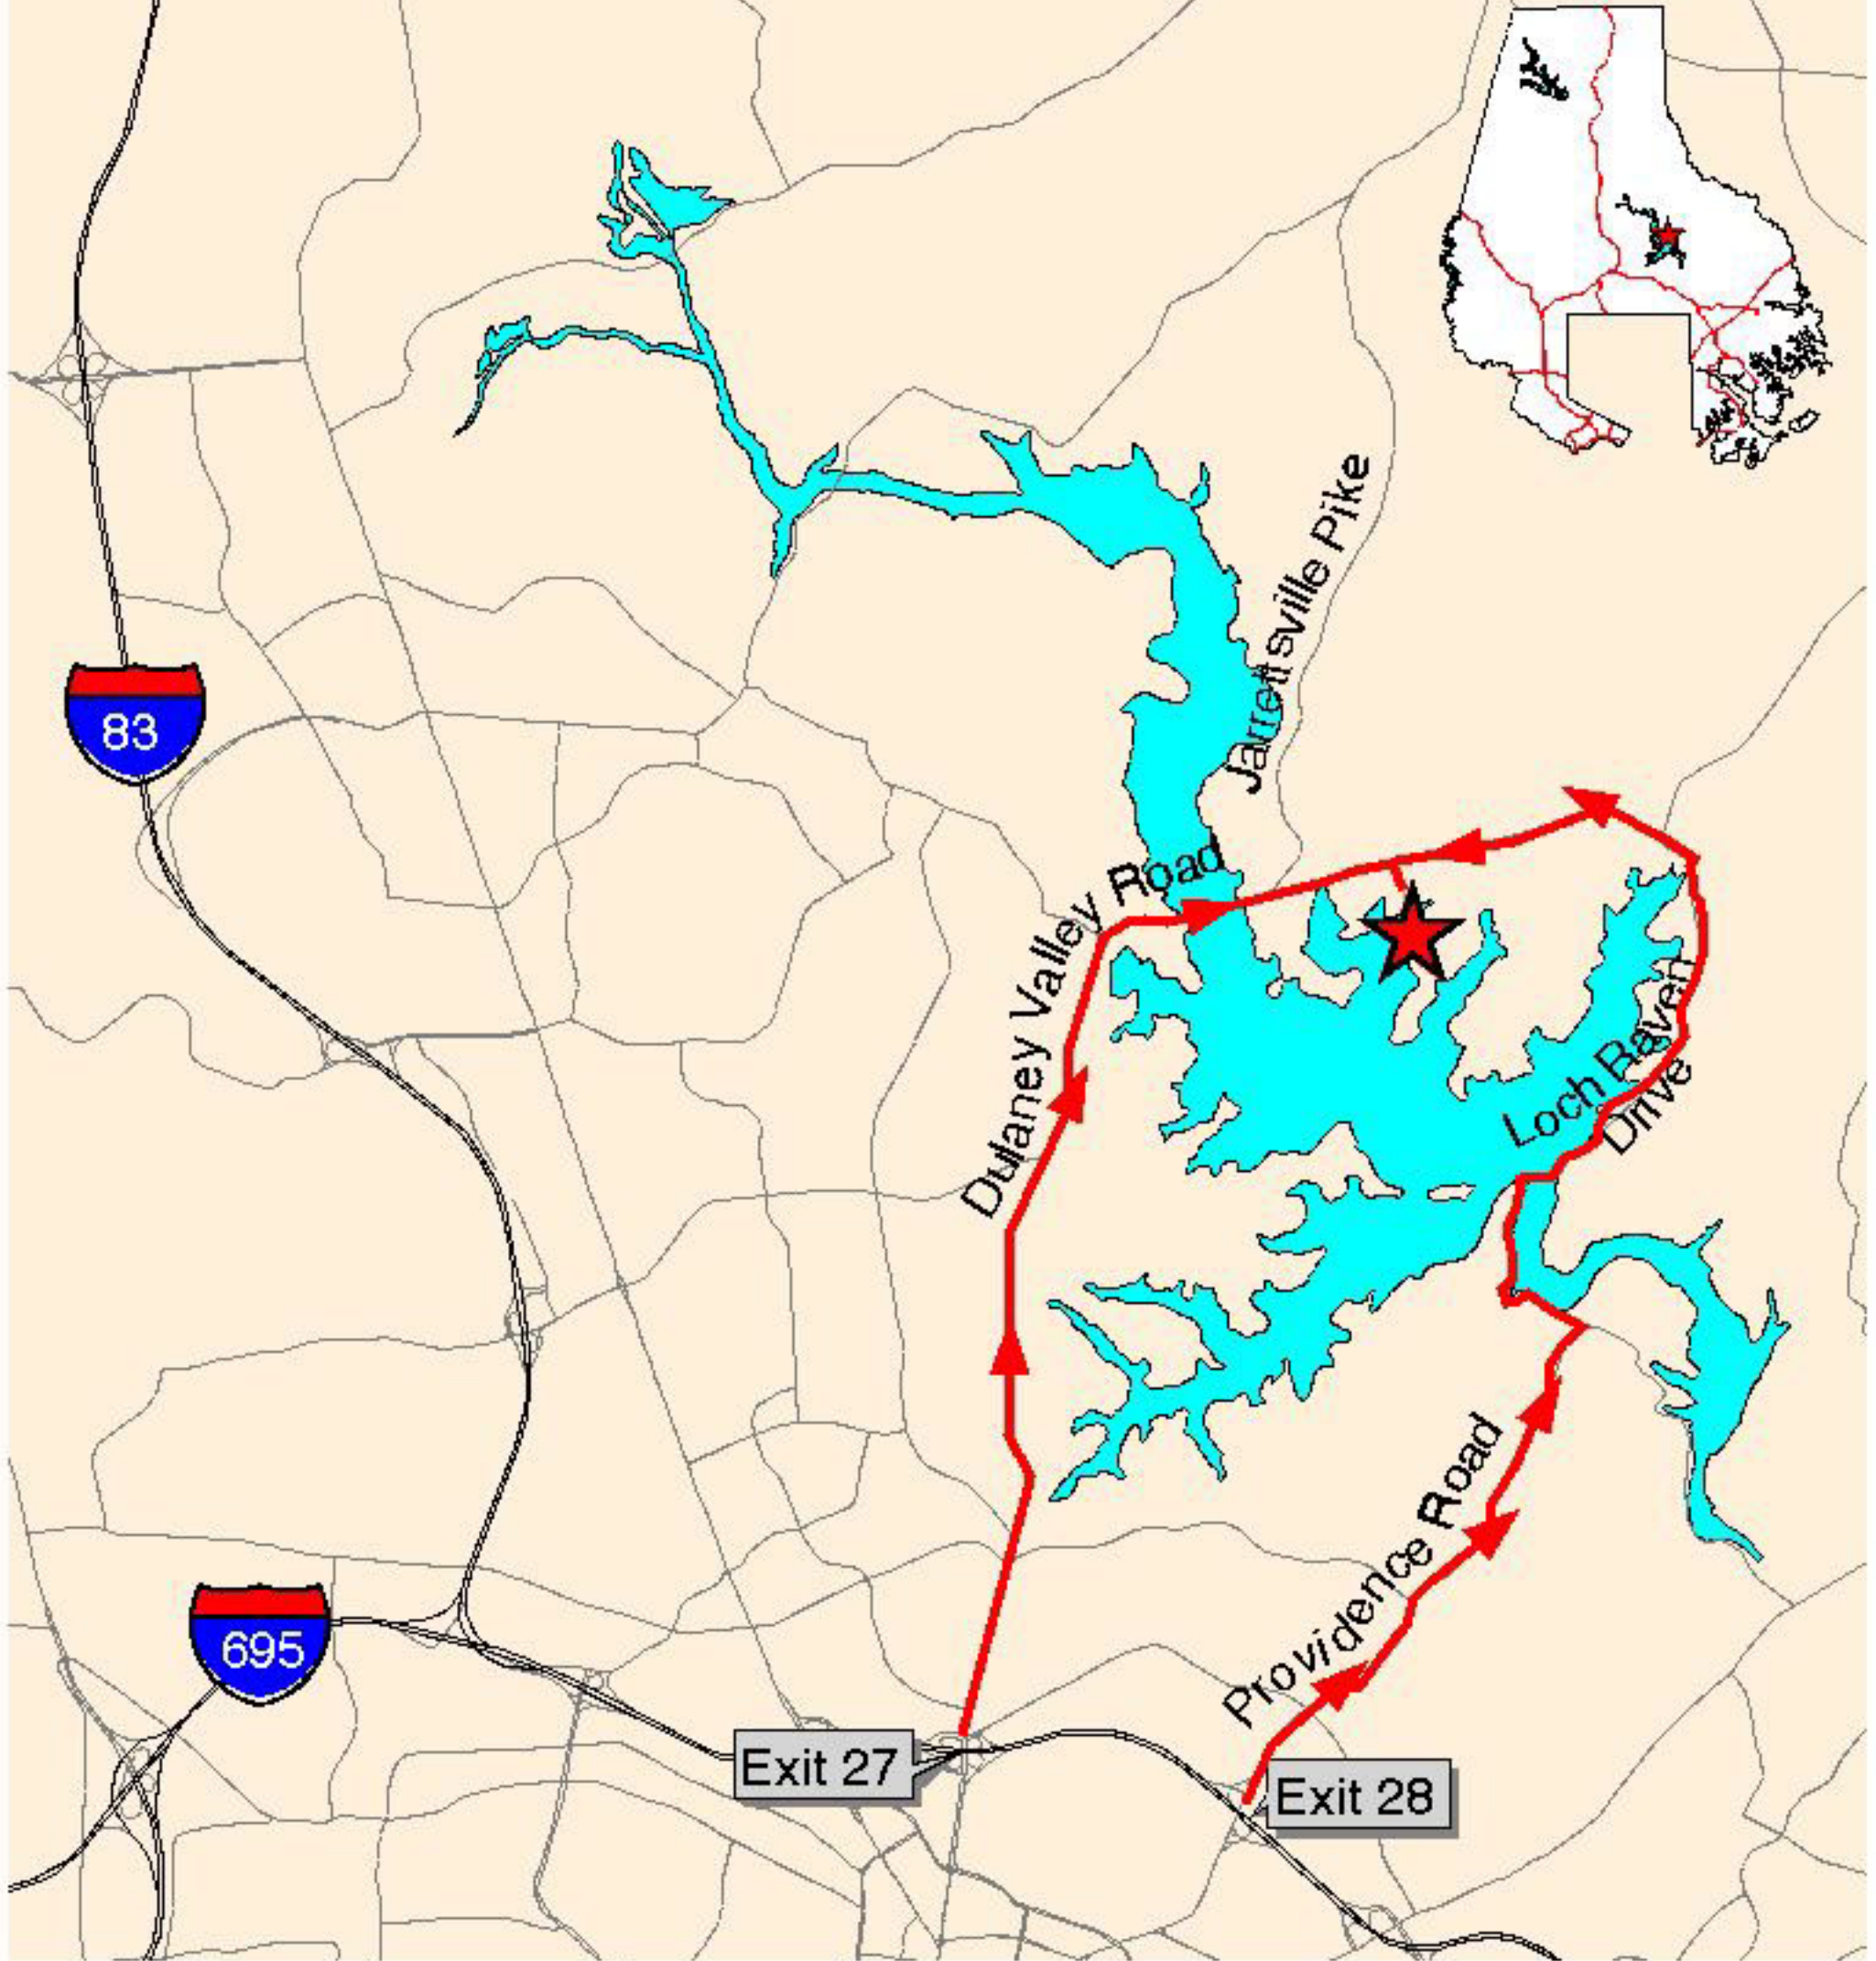

# Loch Raven Fishing Center

Baltimore County Department of Recreation and Parks

Loch Raven Fishing Center  
12101 Dulaney Valley Road  
410/887-7692