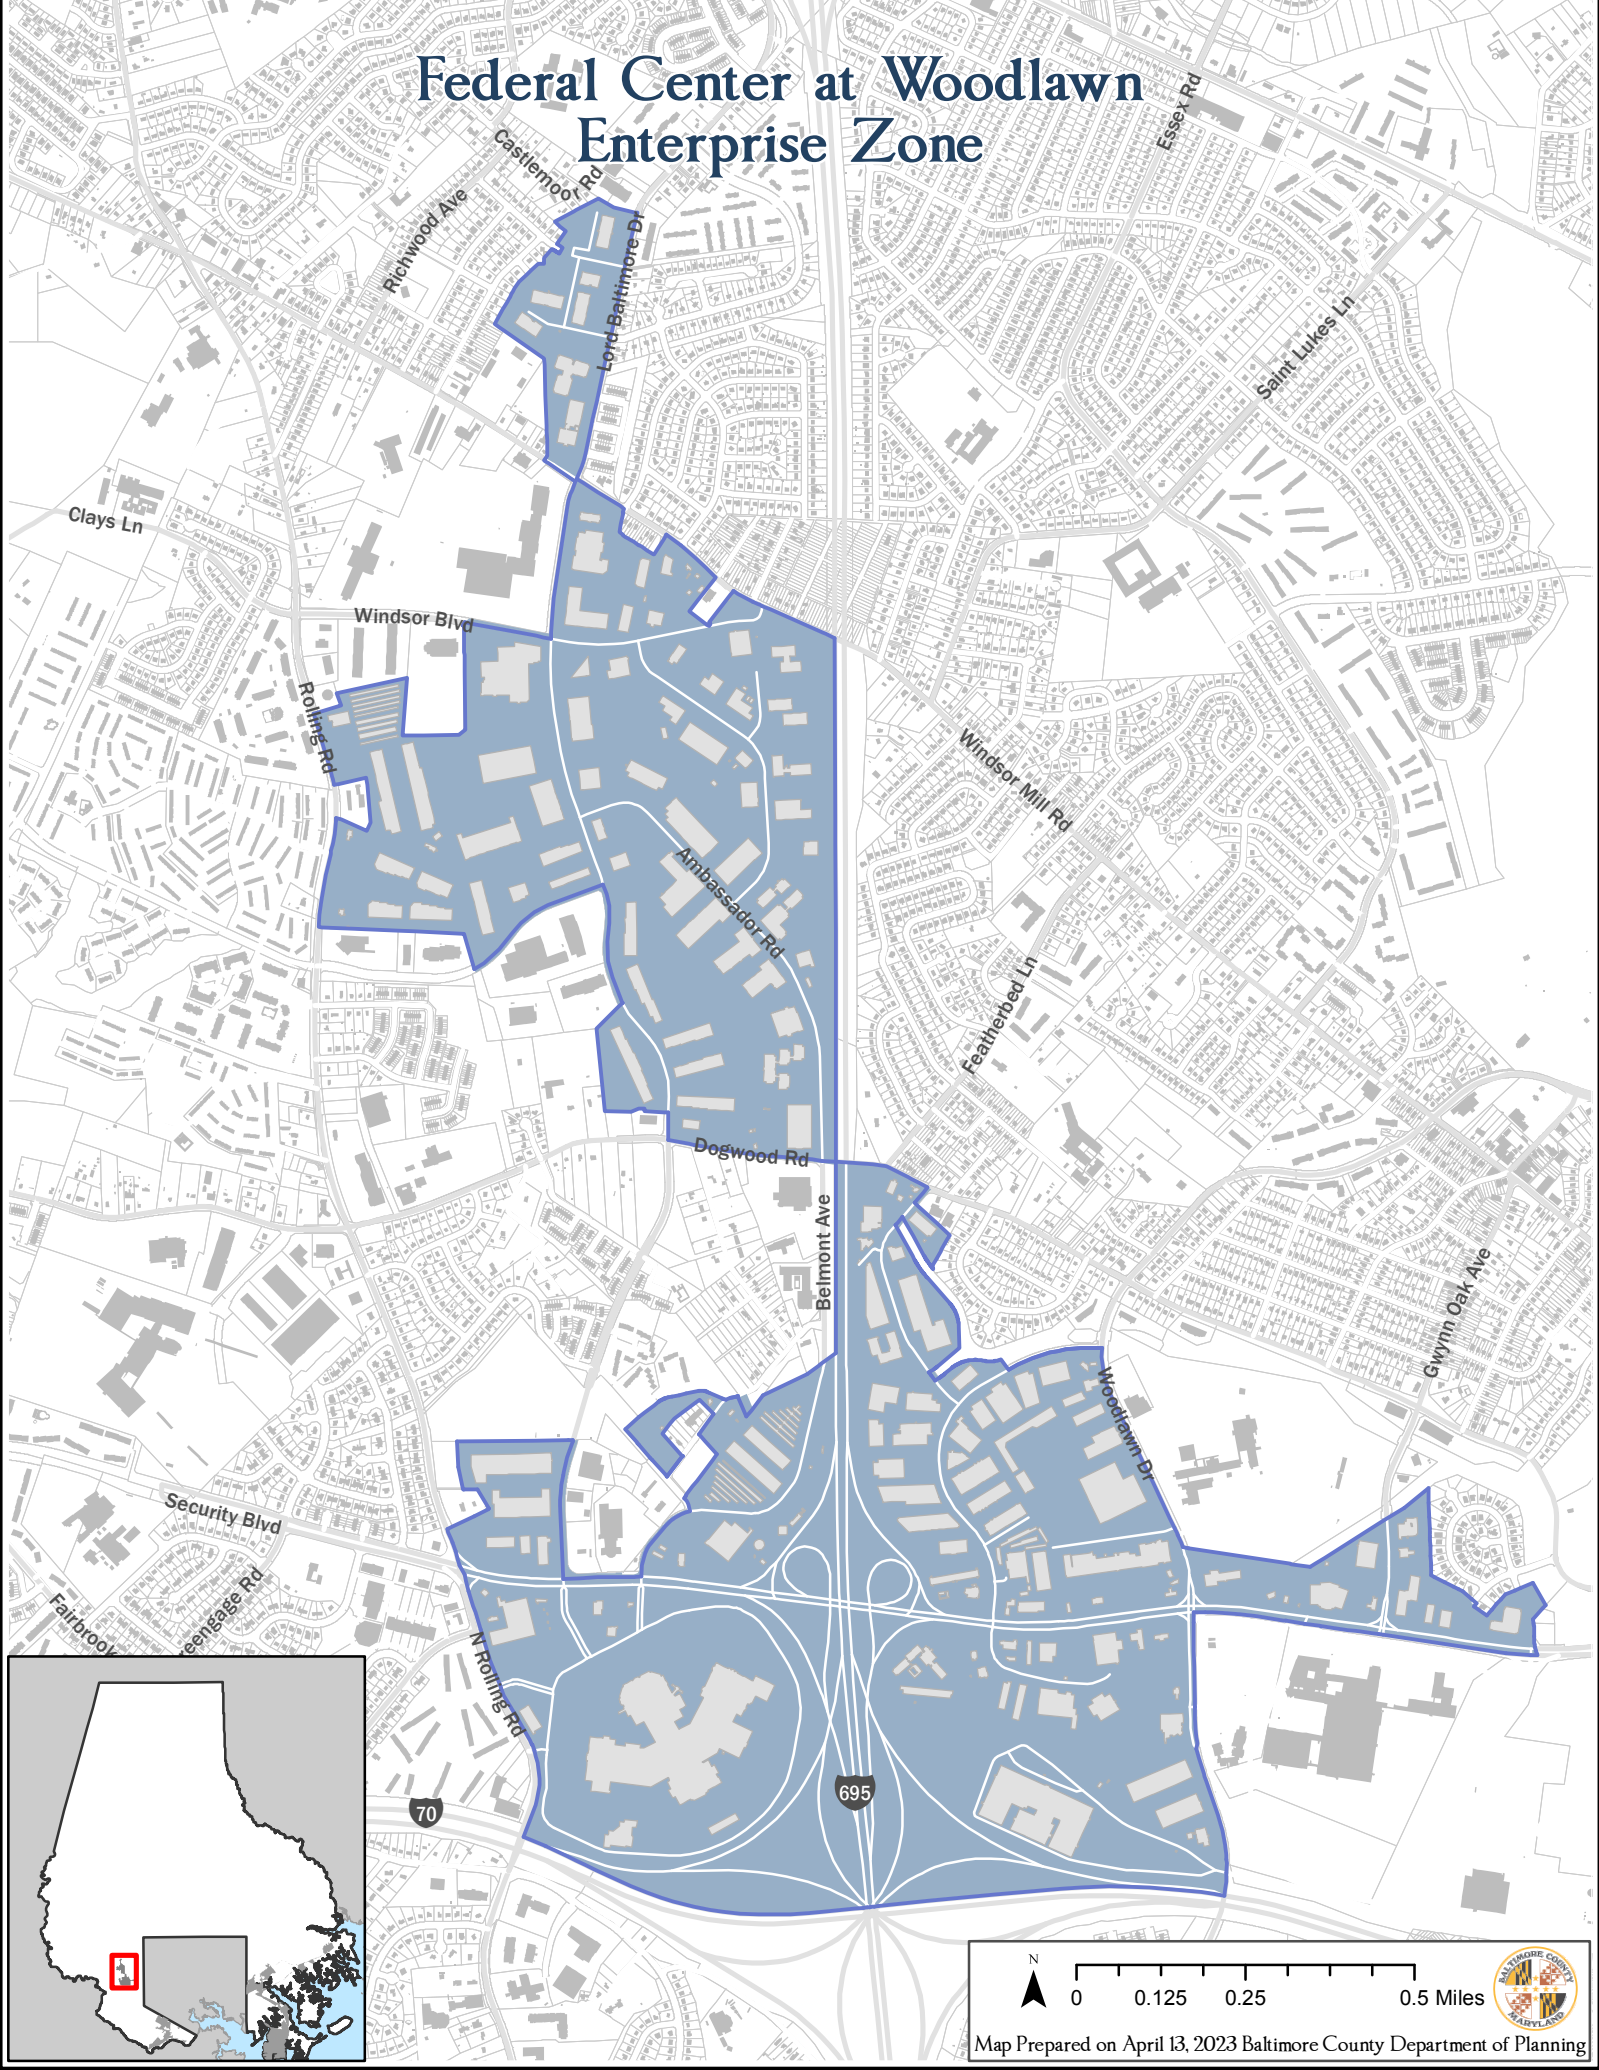

# Federal Center at Woodlawn Enterprise Zone

Map Prepared on April 13, 2023 Baltimore County Department of Planning

0 0.125 0.25 0.5 Miles