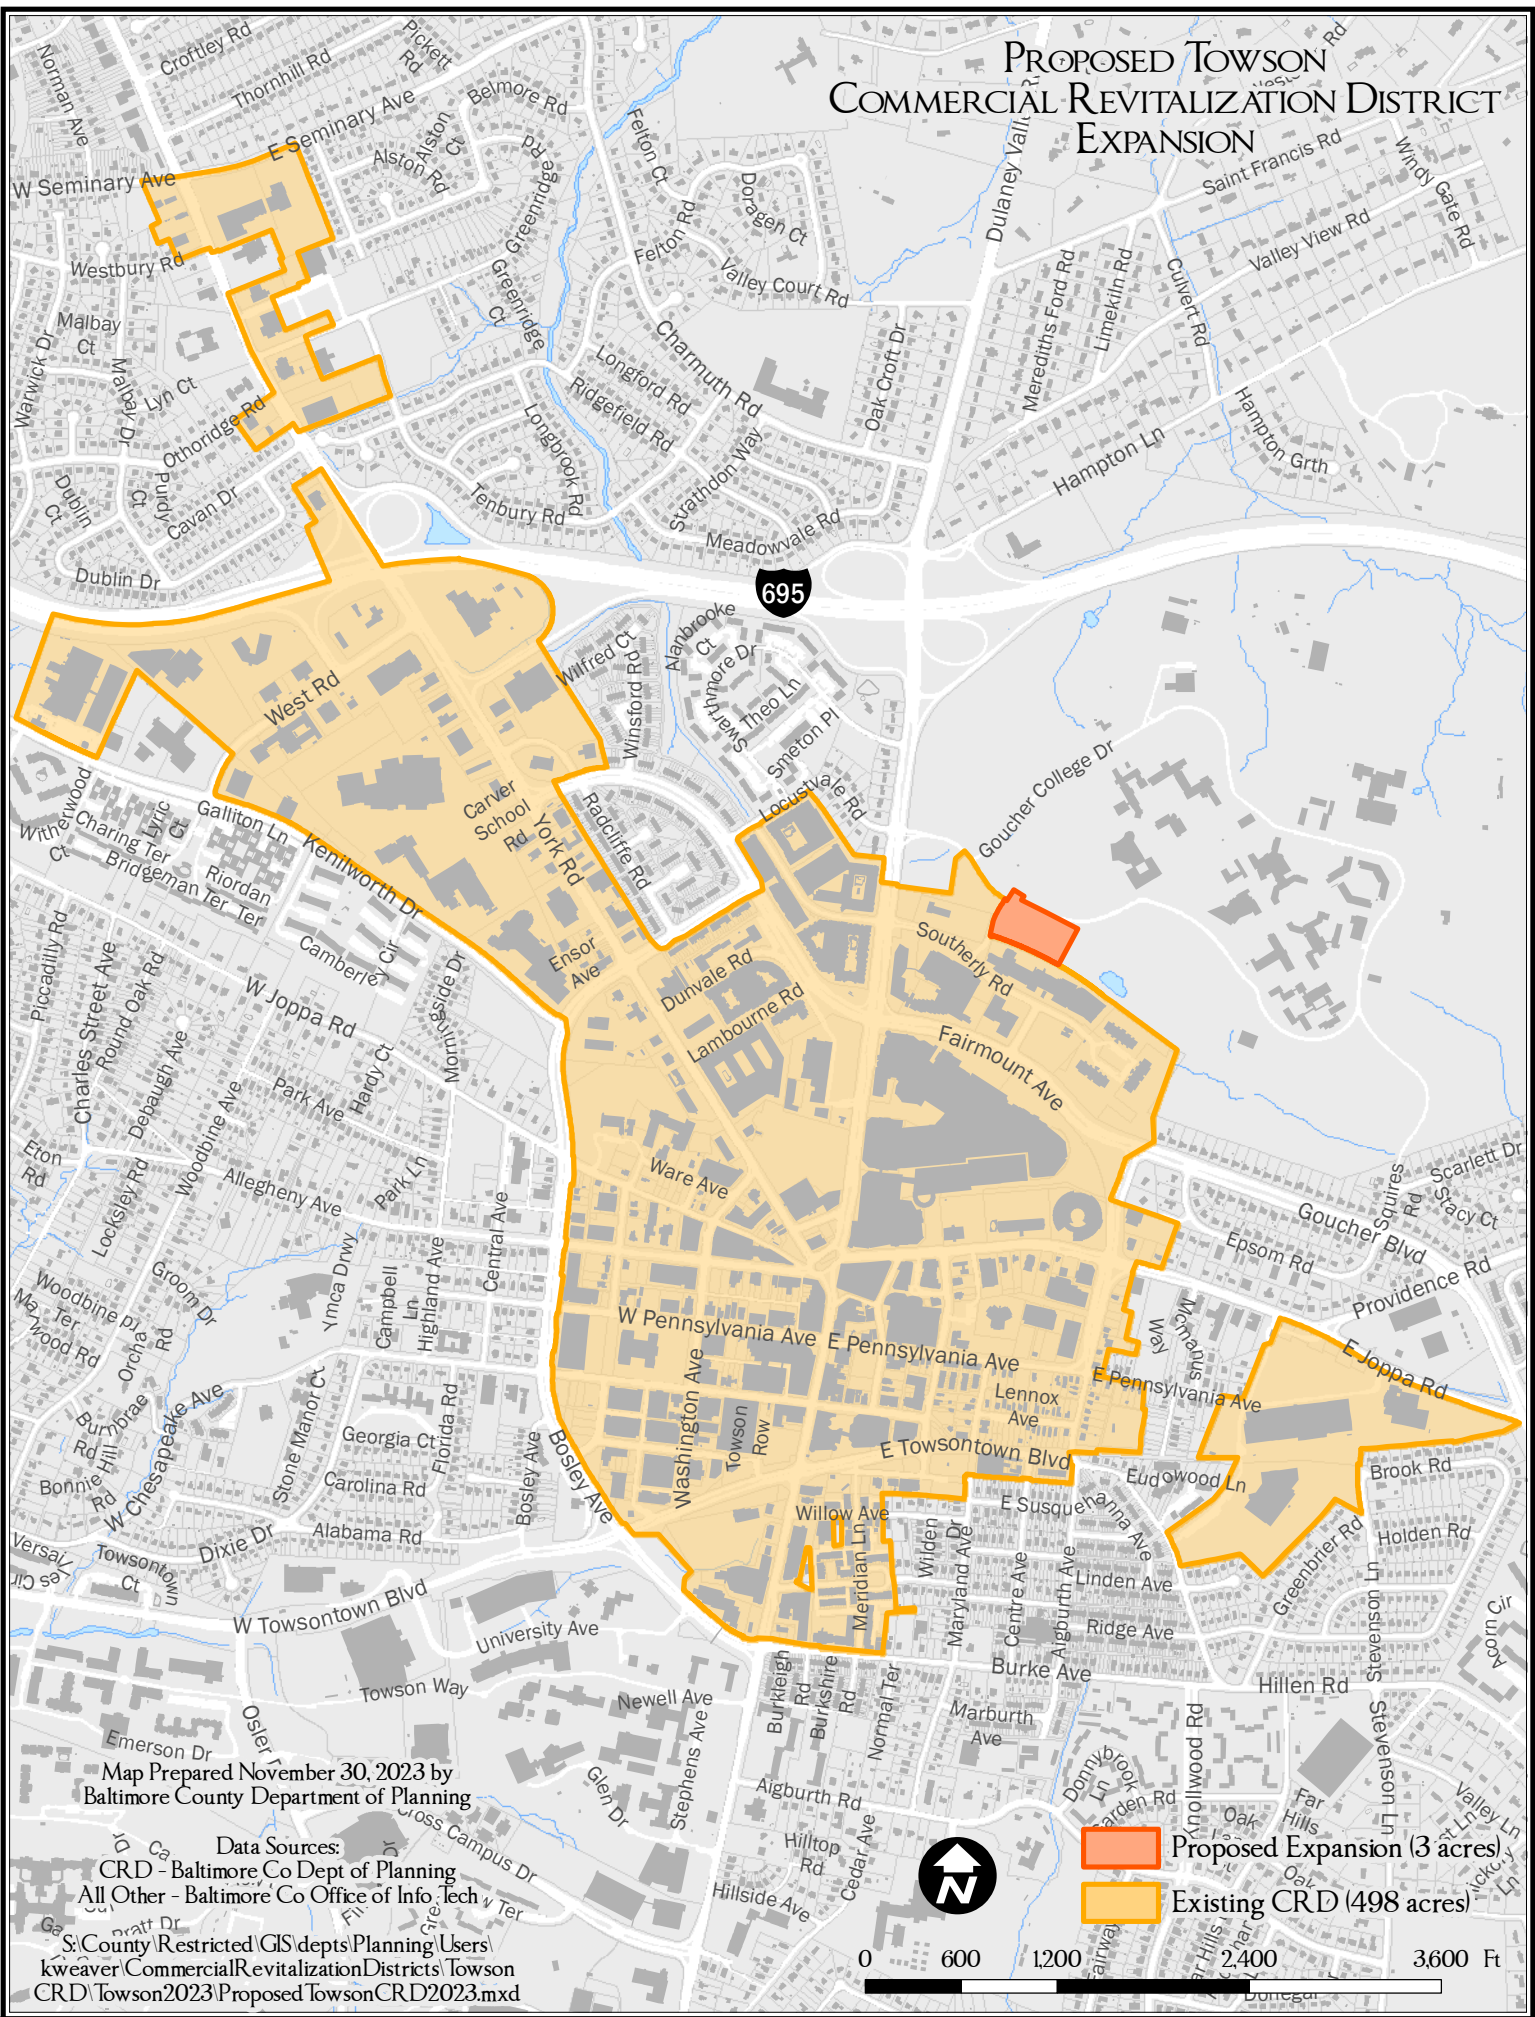

PROPOSED TOWSON COMMERCIAL REVITALIZATION DISTRICT EXPANSION

Map Prepared November 30, 2023 by
Baltimore County Department of Planning

Data Sources:
CRD - Baltimore Co Dept of Planning
All Other - Baltimore Co Office of Info. Tech
St. County Restricted GIS/depts/Planning/Users/
Kweaver/CommercialRevitalizationDistricts/Towson
CRD/Towson2023/ProposedTowsonCRD2023.mxd

Proposed Expansion (3 acres)
 Existing CRD (498 acres)