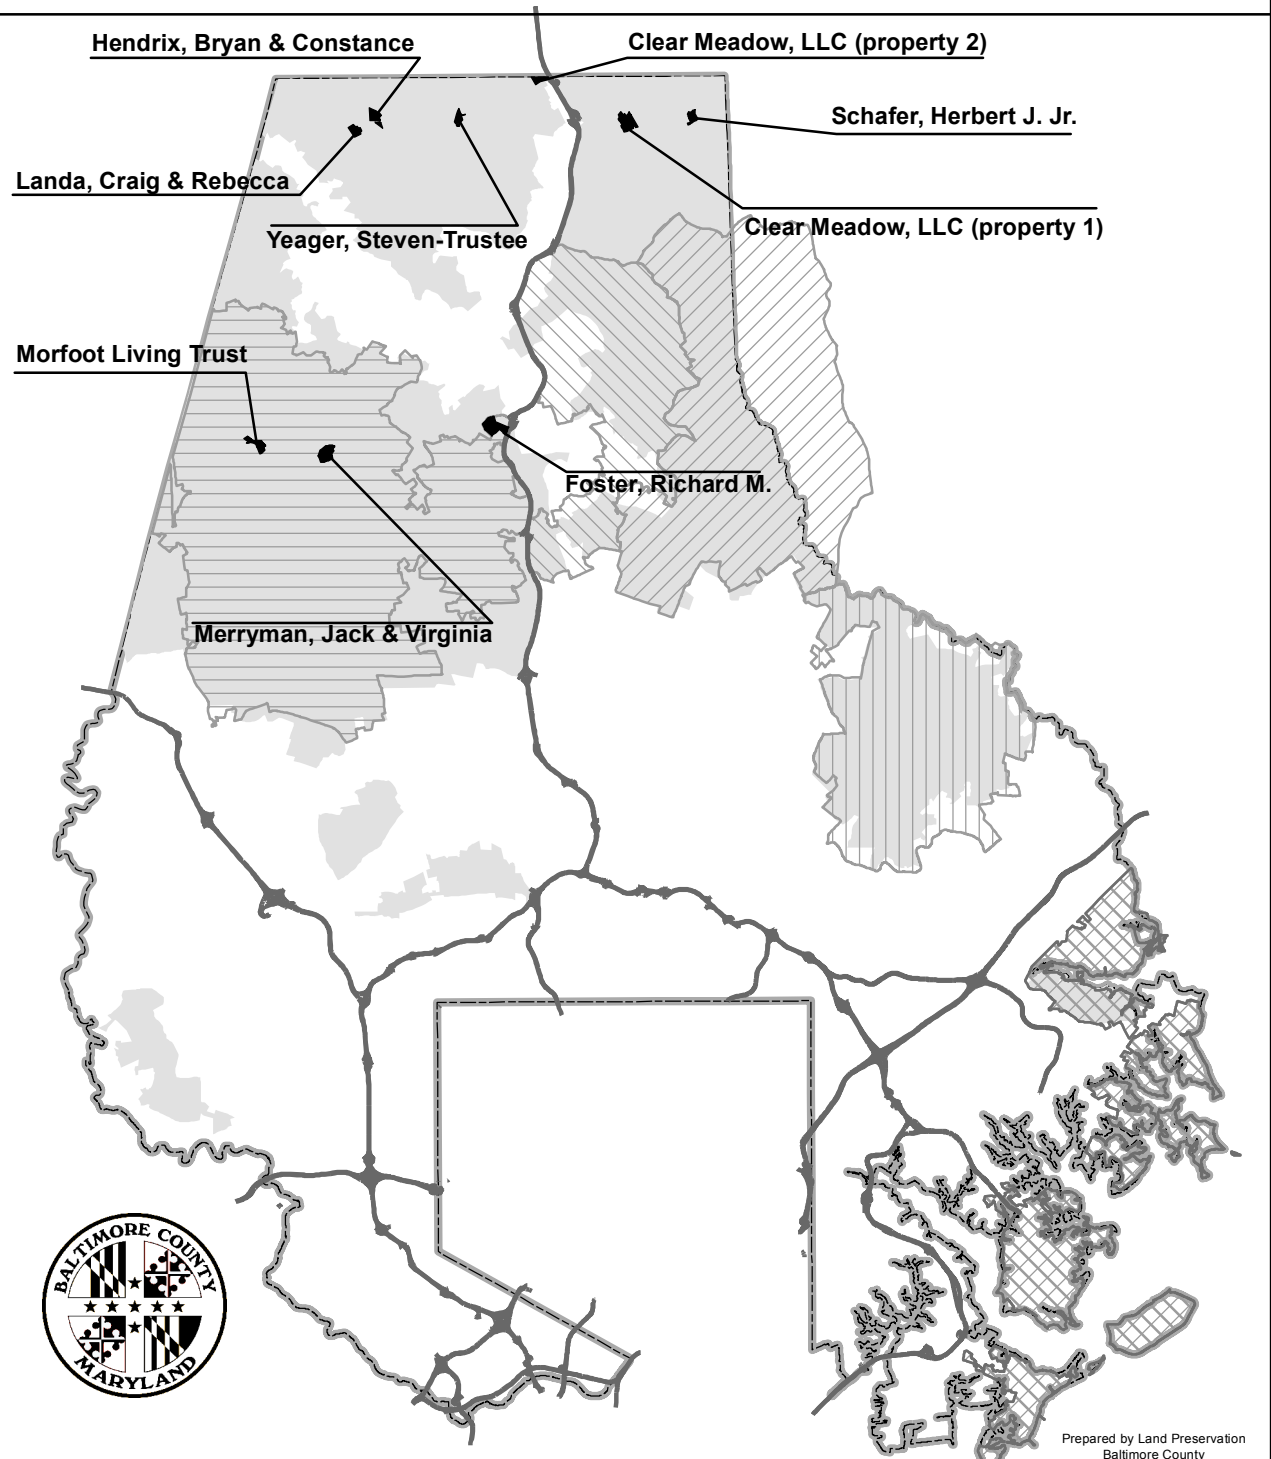

# Baltimore County Agricultural Land Preservation Program FY 2024 MALPF Easement Applicant Properties

**Legend**

- Fy24 Malpf Apps
- Major Centerlines
- Baltimore County
- Agriculture Priority Preservation Area

- Rural Legacy Areas**
- Coastal
  - Gunpowder
  - Long Green Valley
  - Manor
  - Piney Run

Prepared by Land Preservation  
Baltimore County  
Department of Planning  
7/5/23