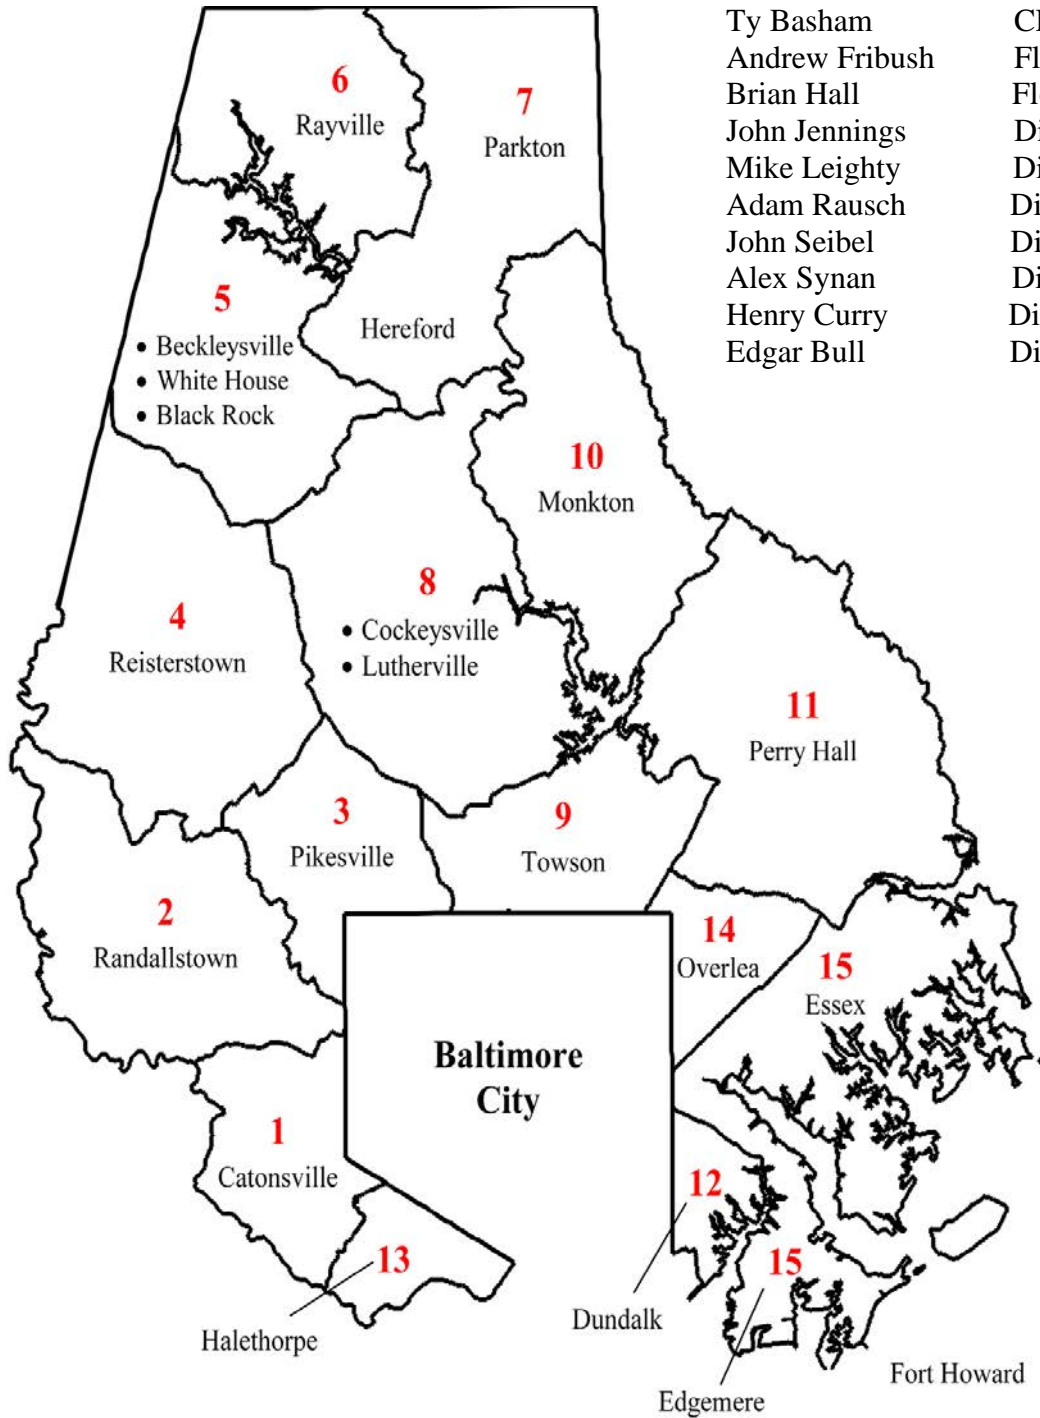

BALTIMORE COUNTY ELECTRICAL INSPECTIONS DISTRICT MAP

Ty Basham	CHIEF
Andrew Fribush	Floating
Brian Hall	Floating
John Jennings	District: 5,6,7,8
Mike Leighty	District: 1,13
Adam Rausch	District: 2,3,4
John Seibel	District: 12,14
Alex Synan	District: 15
Henry Curry	District: 10,11
Edgar Bull	District: 9