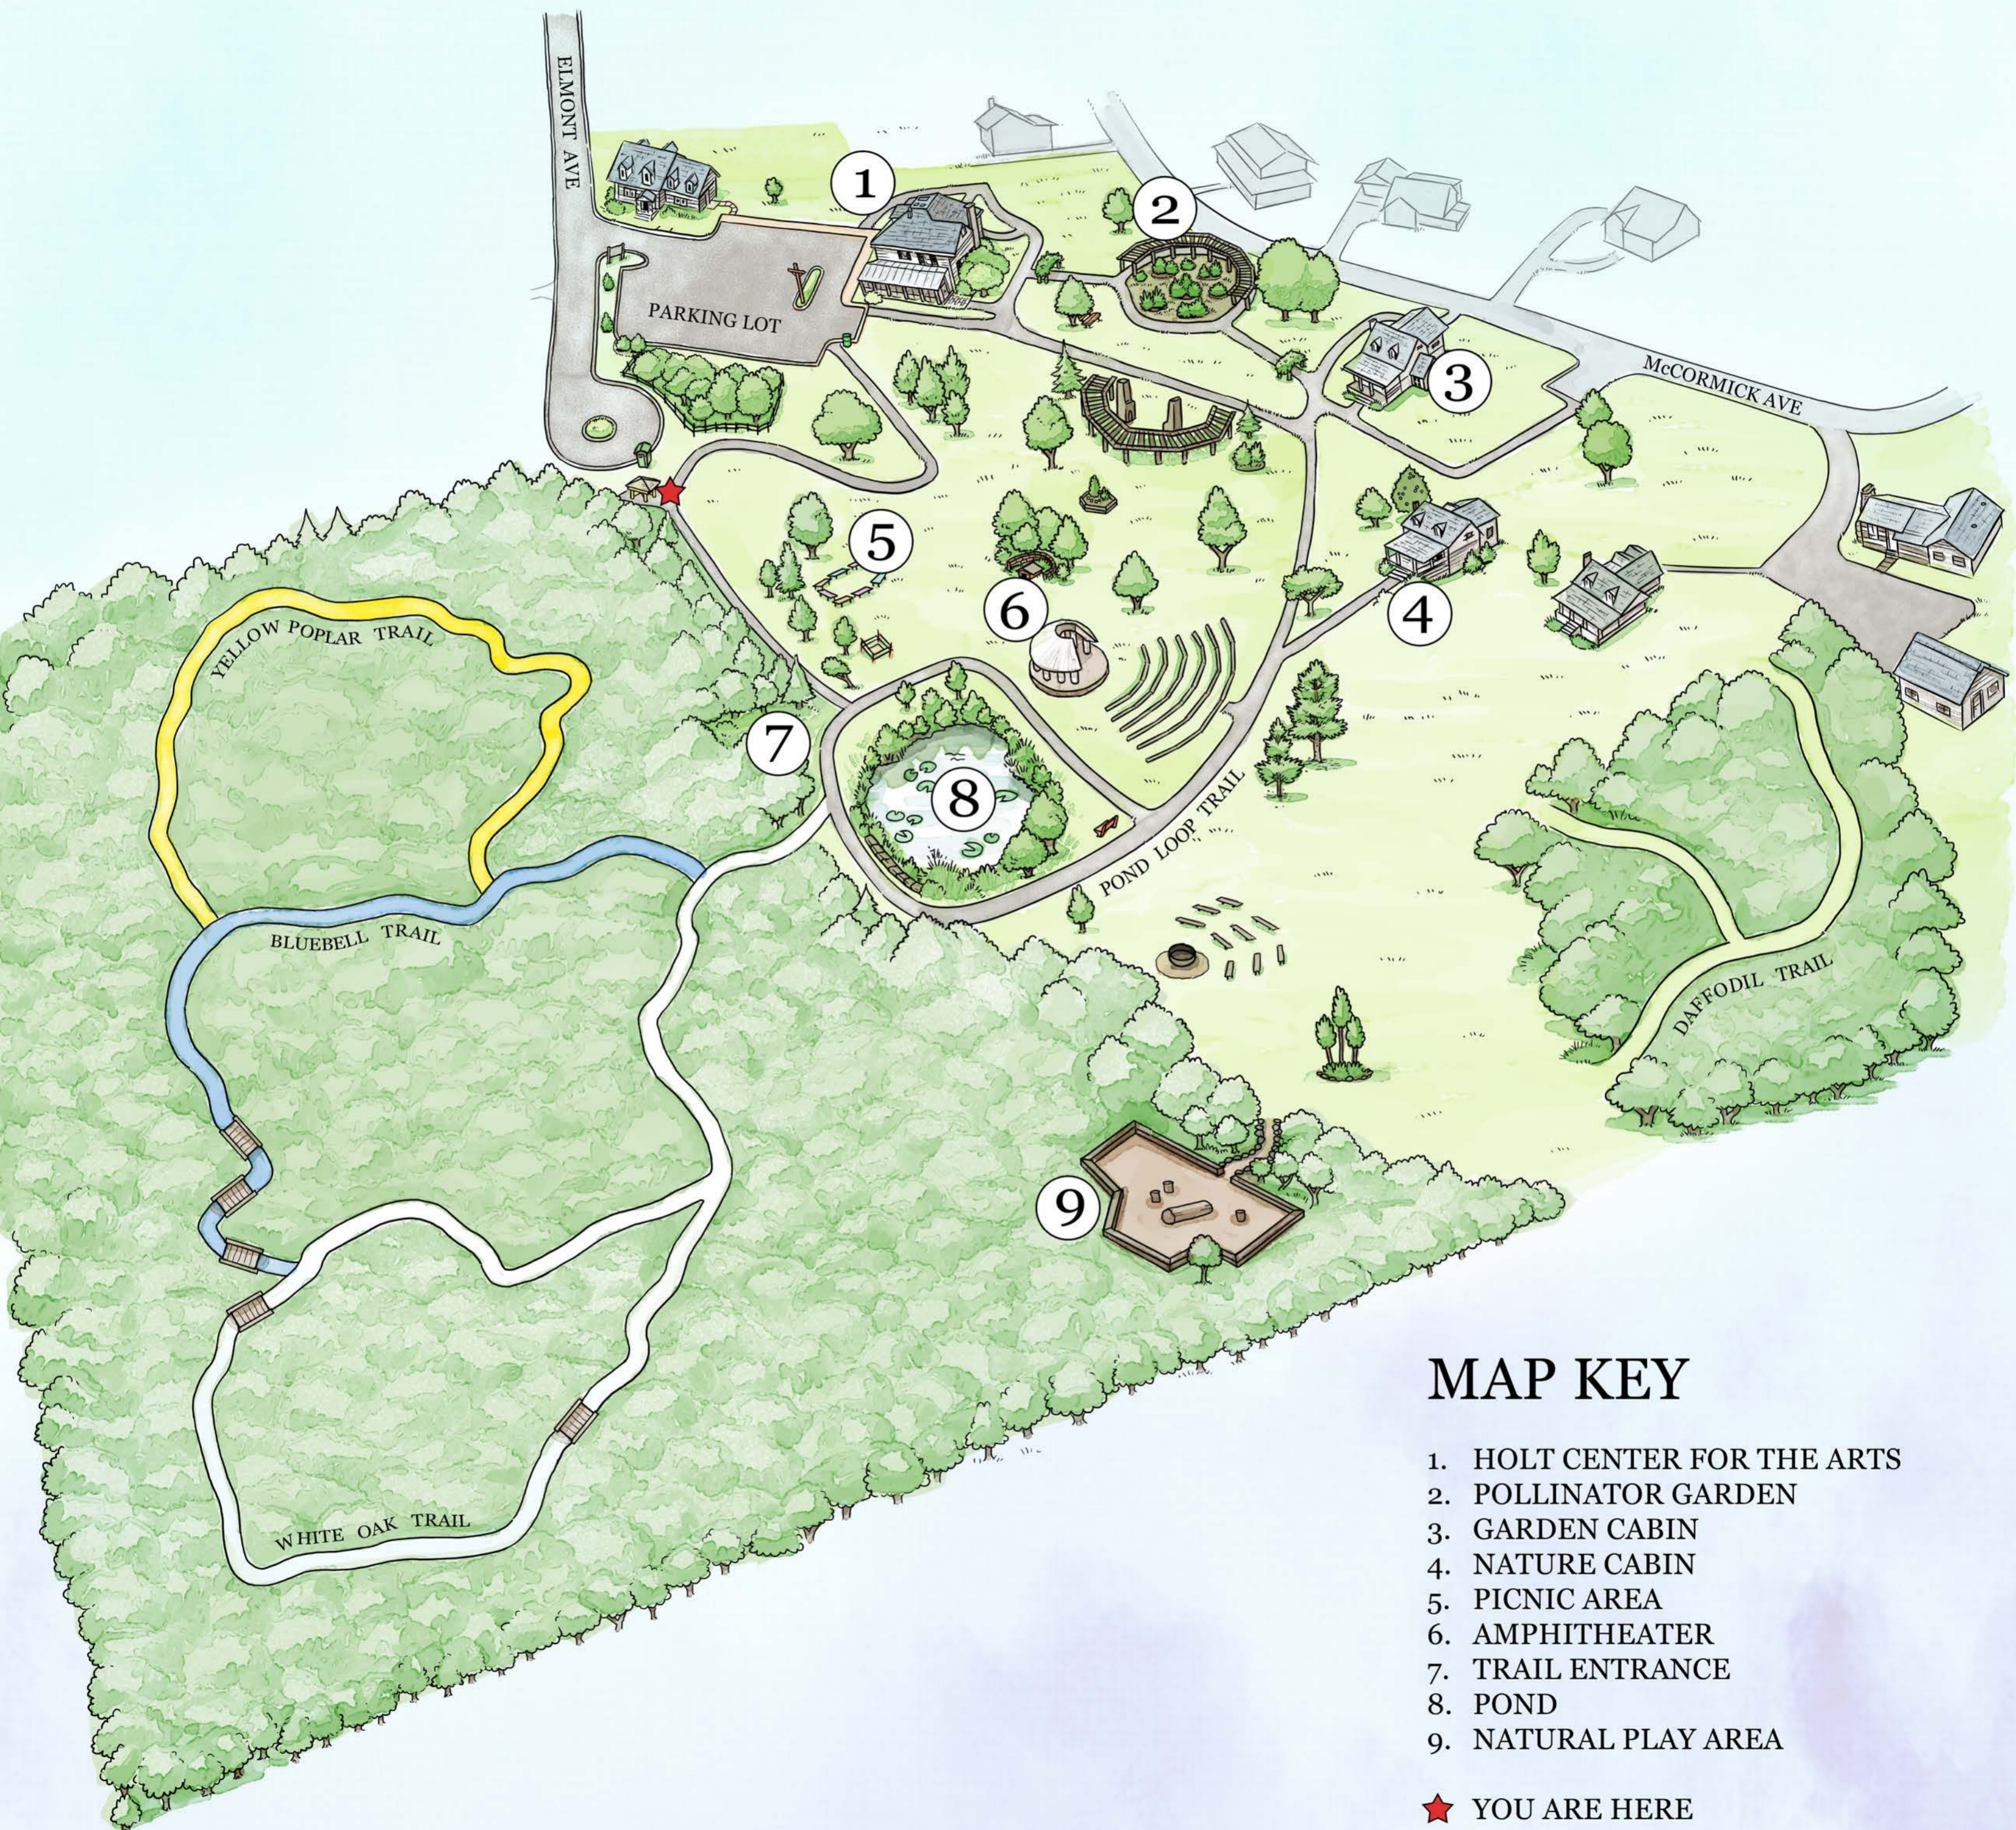

MAP OF HOLT PARK AND CENTER FOR THE ARTS

MAP KEY

1. HOLT CENTER FOR THE ARTS
2. POLLINATOR GARDEN
3. GARDEN CABIN
4. NATURE CABIN
5. PICNIC AREA
6. AMPHITHEATER
7. TRAIL ENTRANCE
8. POND
9. NATURAL PLAY AREA

★ YOU ARE HERE