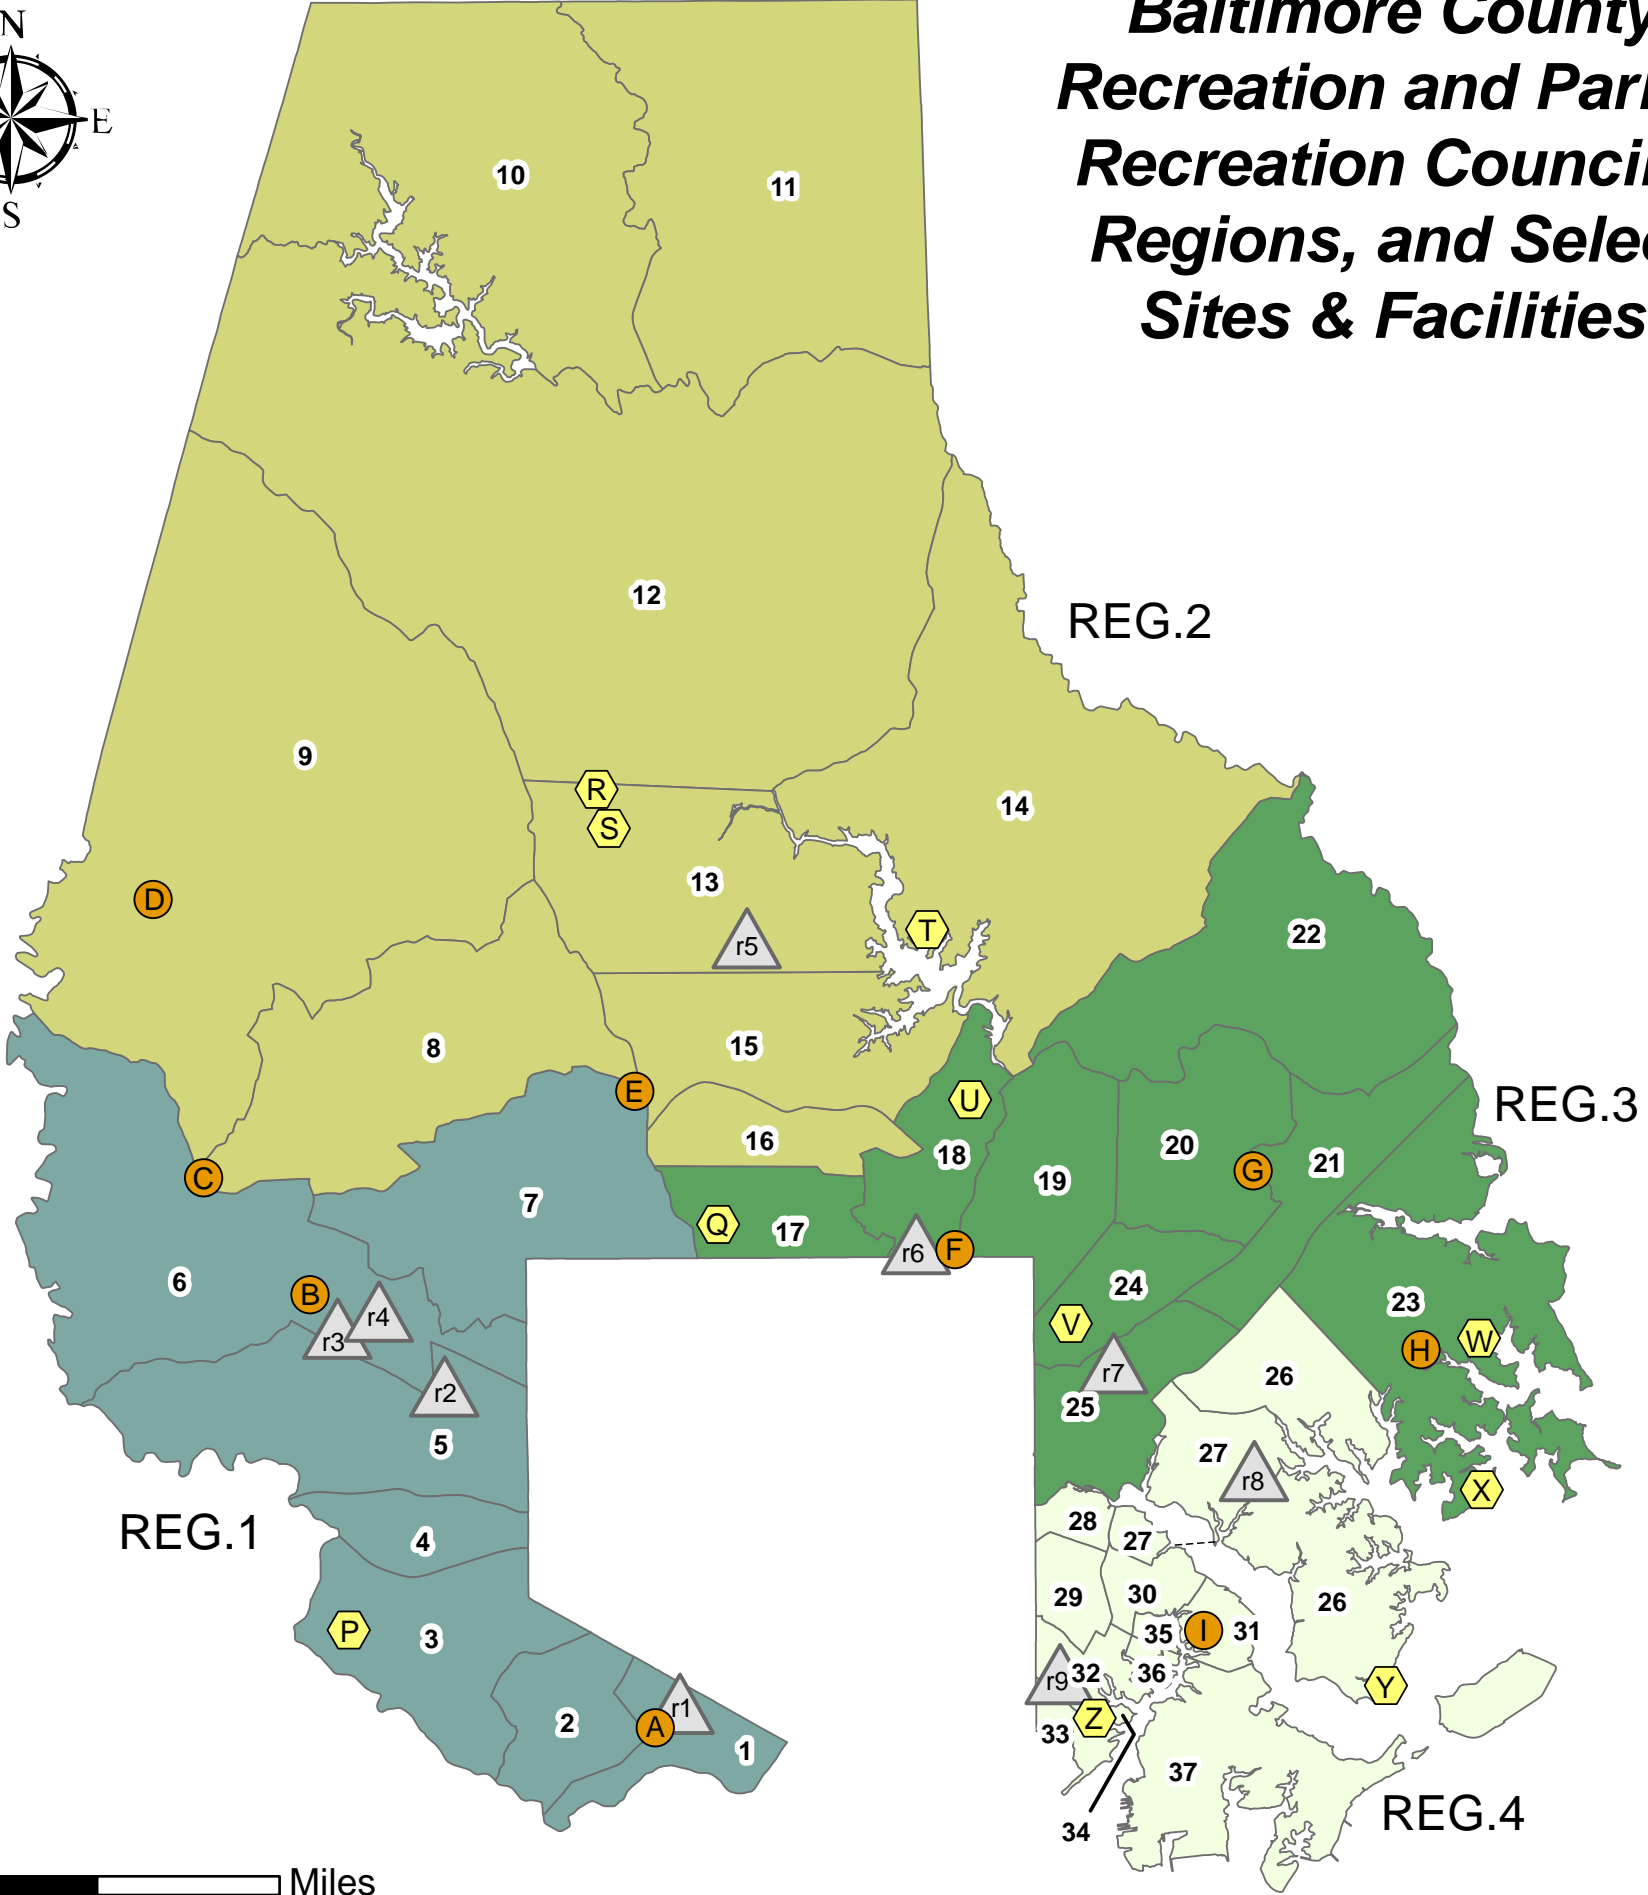

Baltimore County Recreation and Parks: Recreation Councils, Regions, and Select Sites & Facilities

<p>REGIONAL PARKS AND FACILITIES</p> <ul style="list-style-type: none"> A. Southwest Regional Rec Center B. Randallstown Community Center C. Northwest Regional Park D. Reisterstown Regional Park E. Meadowood Regional Park F. Northeast Regional Rec Center G. Honeygo Run Regional Park H. Eastern Regional Park I. Southeast Regional Rec Center 	<p>REGION 1</p> <ul style="list-style-type: none"> 1 Baltimore Highlands 2 Arbutus 3 Catonsville 4 Edmondson-Westview 5 Woodlawn 6 Liberty Road 7 Greater Pikesville 	<p>REGION 2</p> <ul style="list-style-type: none"> 8 Owings Mills 9 Reisterstown 10 Prettyboy 11 Seventh District 12 Hereford Zone 13 Cockeysville 14 Carroll Manor 15 Lutherville-Timonium 16 Towsontowne 	<p>REGION 3</p> <ul style="list-style-type: none"> 17 Towson 18 Greater Loch Raven 19 Parkville 20 Perry Hall 21 White Marsh 22 Kingsville 23 Bengies-Chase 24 Overlea-Fullerton 25 Rosedale 	<p>REGION 4</p> <ul style="list-style-type: none"> 26 Middle River* 27 Essex-Stembridge* 28 Colgate 29 Berkshire-Eastwood 30 Gray Charles 31 North Point Village 32 Dundalk-Eastfield 33 Turner Station 34 Watersedge 35 Bear Creek 36 West Inverness 37 Edgemere-Sparrows Point
<p>SPECIAL SITES AND FACILITIES</p> <ul style="list-style-type: none"> P. Benjamin Banneker Historical Park and Museum Q. Lake Roland Park R. Baltimore County Center for MD Agriculture & Farm Park S. Oregon Ridge Park (lodge, beach, nature center) T. Loch Raven Fishing Center U. Cromwell Valley Park V. Holt Park and Center for the Arts W. Marshy Point Park X. Miami Beach Park Y. Rocky Point Park Z. Sollers Point Multi-Purpose Center 	<p>☆ - RECREATION ACTIVITY CENTERS (RAC)</p> <ul style="list-style-type: none"> r1. Lansdowne RAC r2. Woodmoor RAC r3. Winfield RAC r4. Scott's Branch RAC r5. Cockeysville RAC r6. Hillendale RAC r7. Shady Spring RAC r8. Mars Estates RAC r9. Dundalk RAC 		<p>*- Councils with two separated geographic areas</p>	