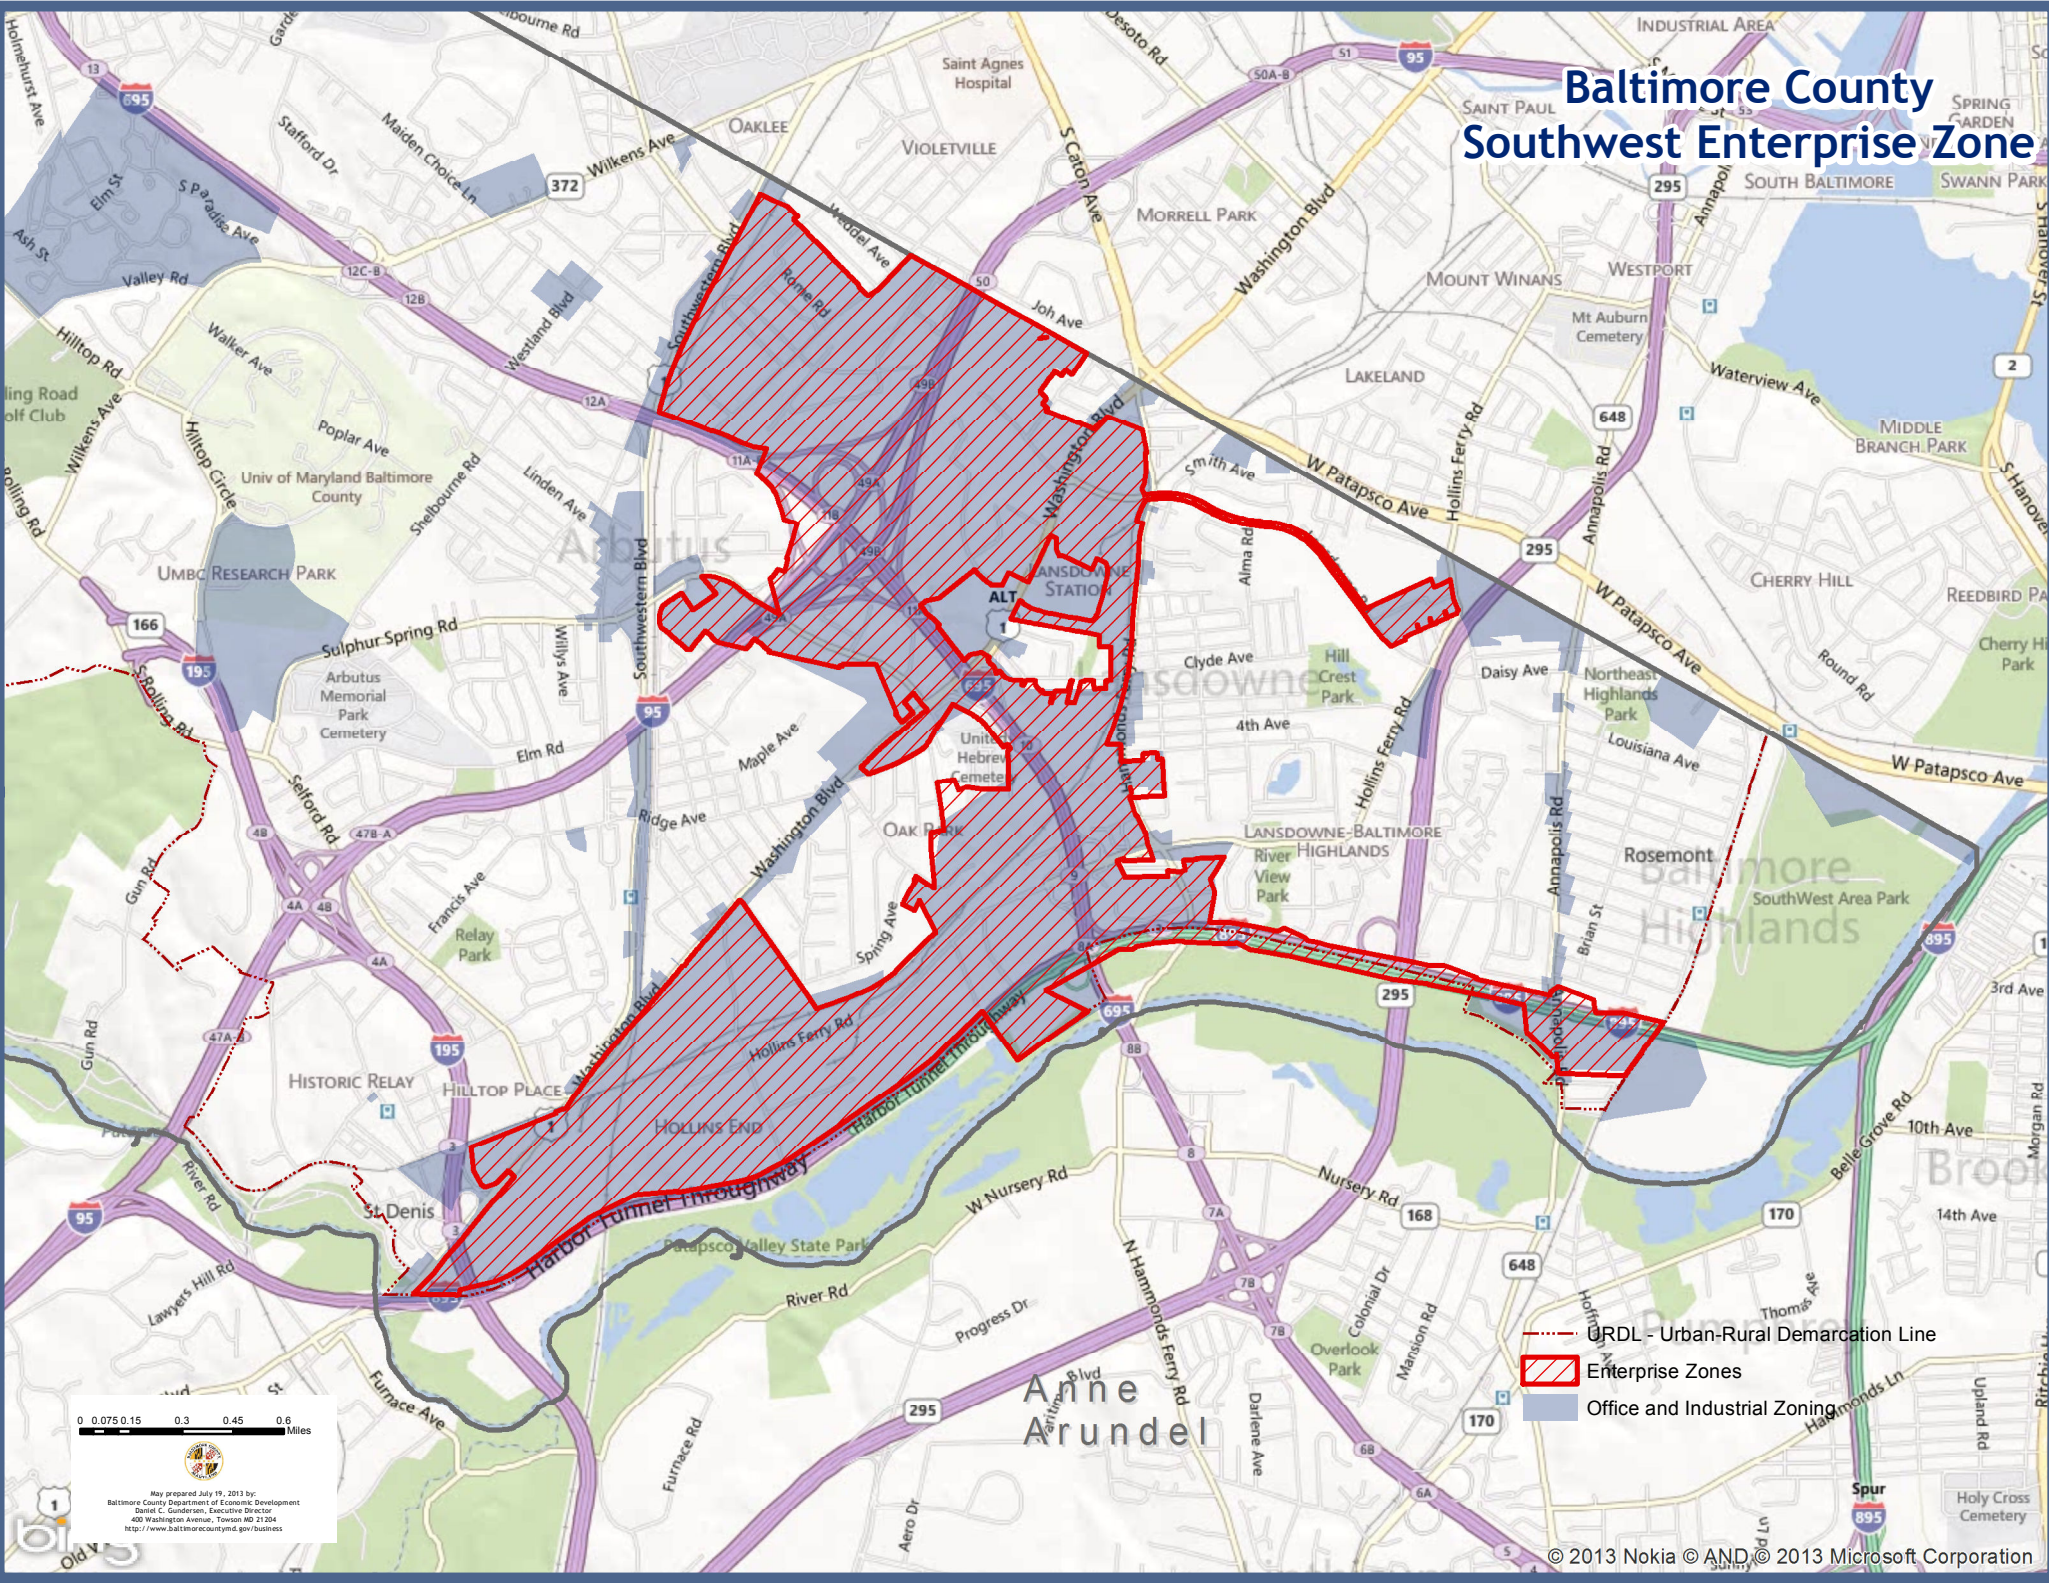

Baltimore County Southwest Enterprise Zone

- URDL - Urban-Rural Demarcation Line
- Enterprise Zones
- Office and Industrial Zoning